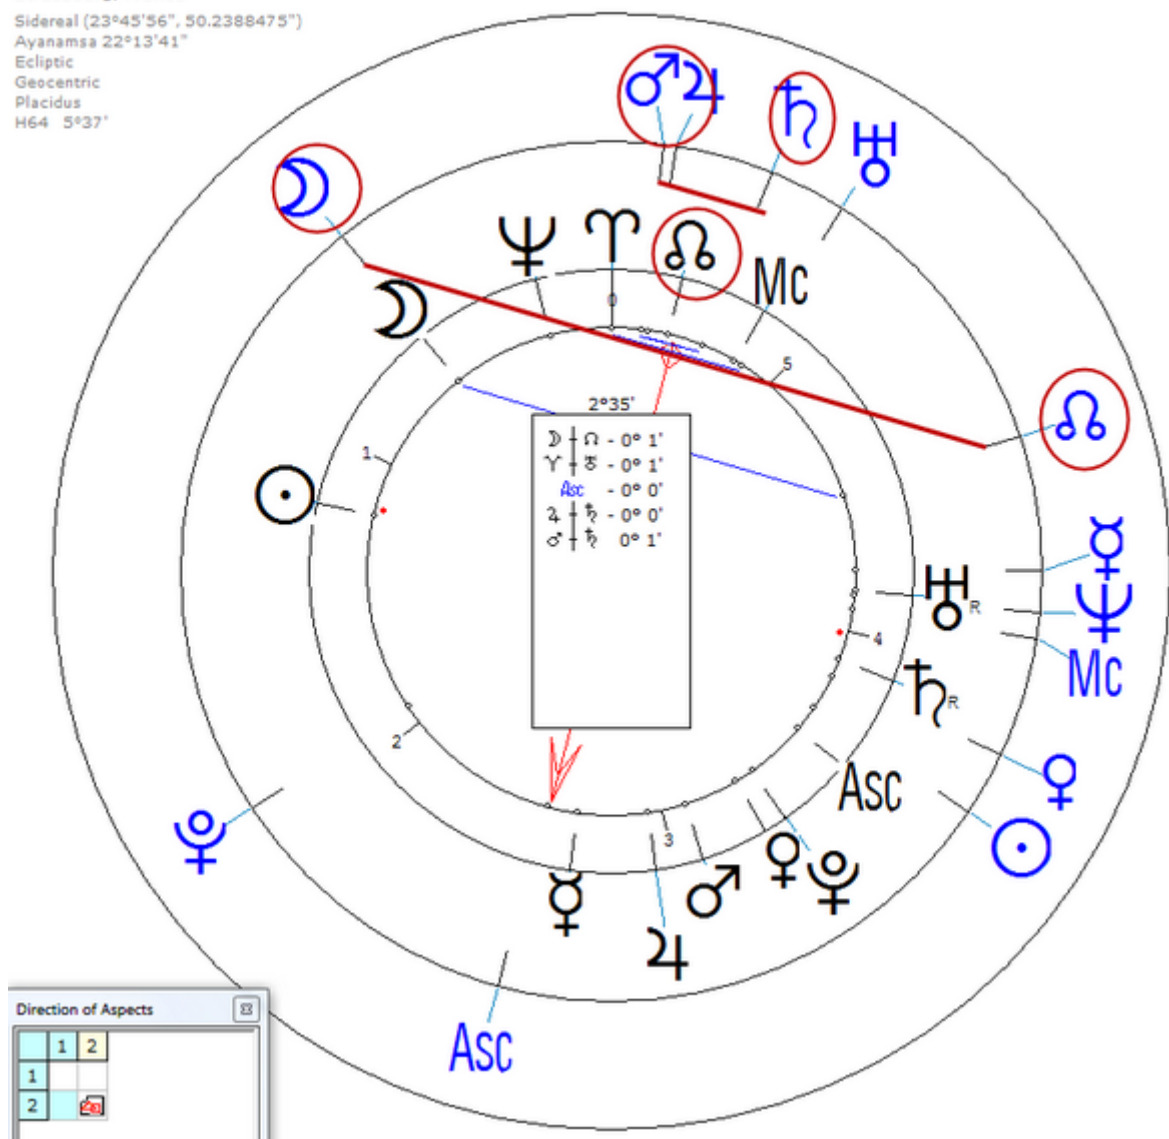

Krüger, Walter

27 February 1890 at 01:30 (= 01:30 AM)Strasbourg, France, 48n35, 7e45

German military figure, an SS-Obergruppenführer (Lieutenant General).

<https://www.astro.com/astro-databank/Kr%C3%BCger,_Walter>

Death by Suicide 22 May 1945 in Liep ja, Ostland

Progressed Lunar Return (Harmonic 64)

Lunar ☾/♁ = Lunar ♂/♄ = ♁n

Krüger, Walter
27 February 1890 Thu 1:30 (GMT+0:31) 48n35 7e45
Strasbourg, France

Sidereal (23°45'56", 50.2388475")
Ayanamsa 22°13'41"
Ecliptic
Geocentric
Placidus
H64 5°37'